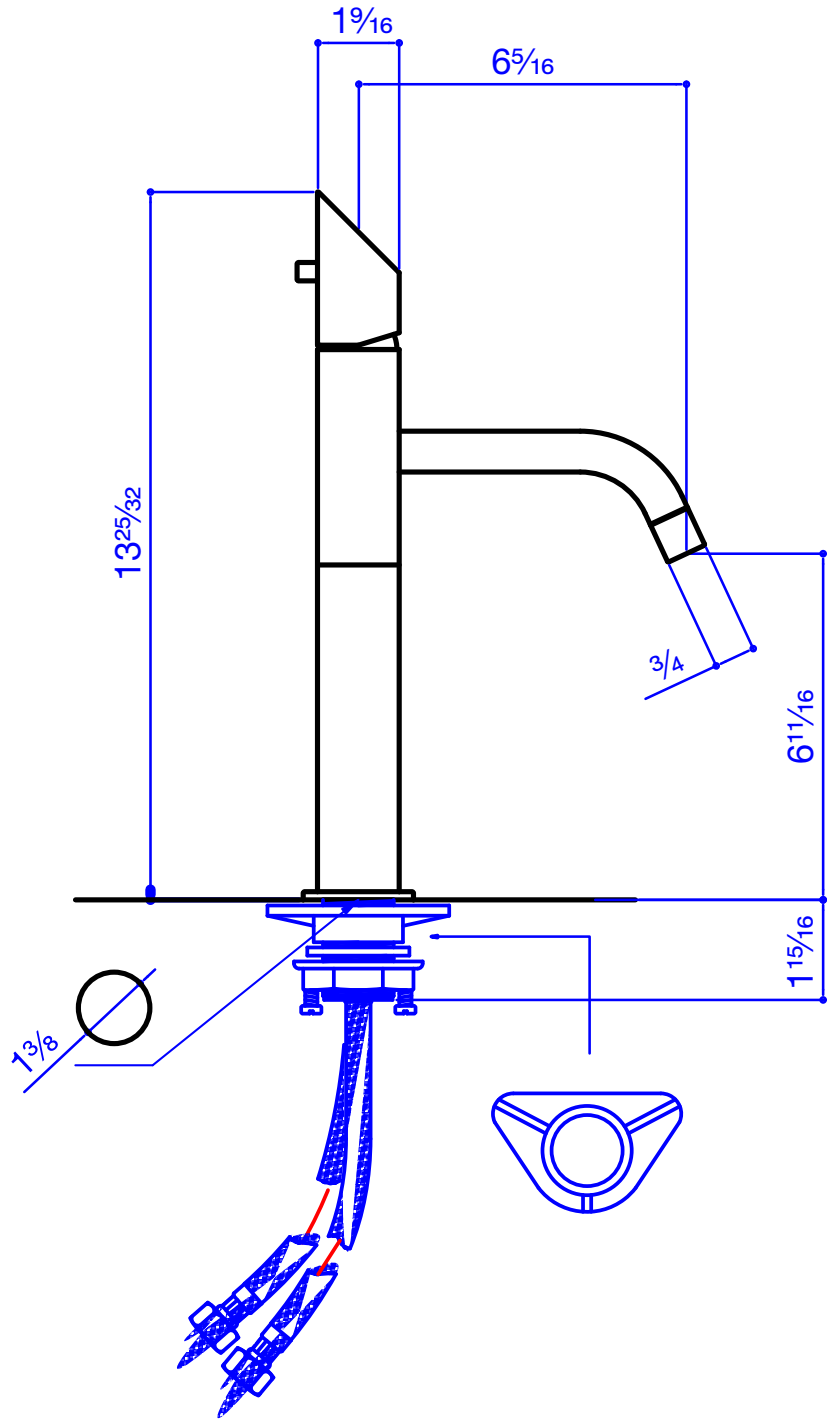

Single Hole-LongSpout-350

20423 State Rd. 7, F6-291
Boca Raton, FL 33498
P.561-218-8798
F.561-218-8799