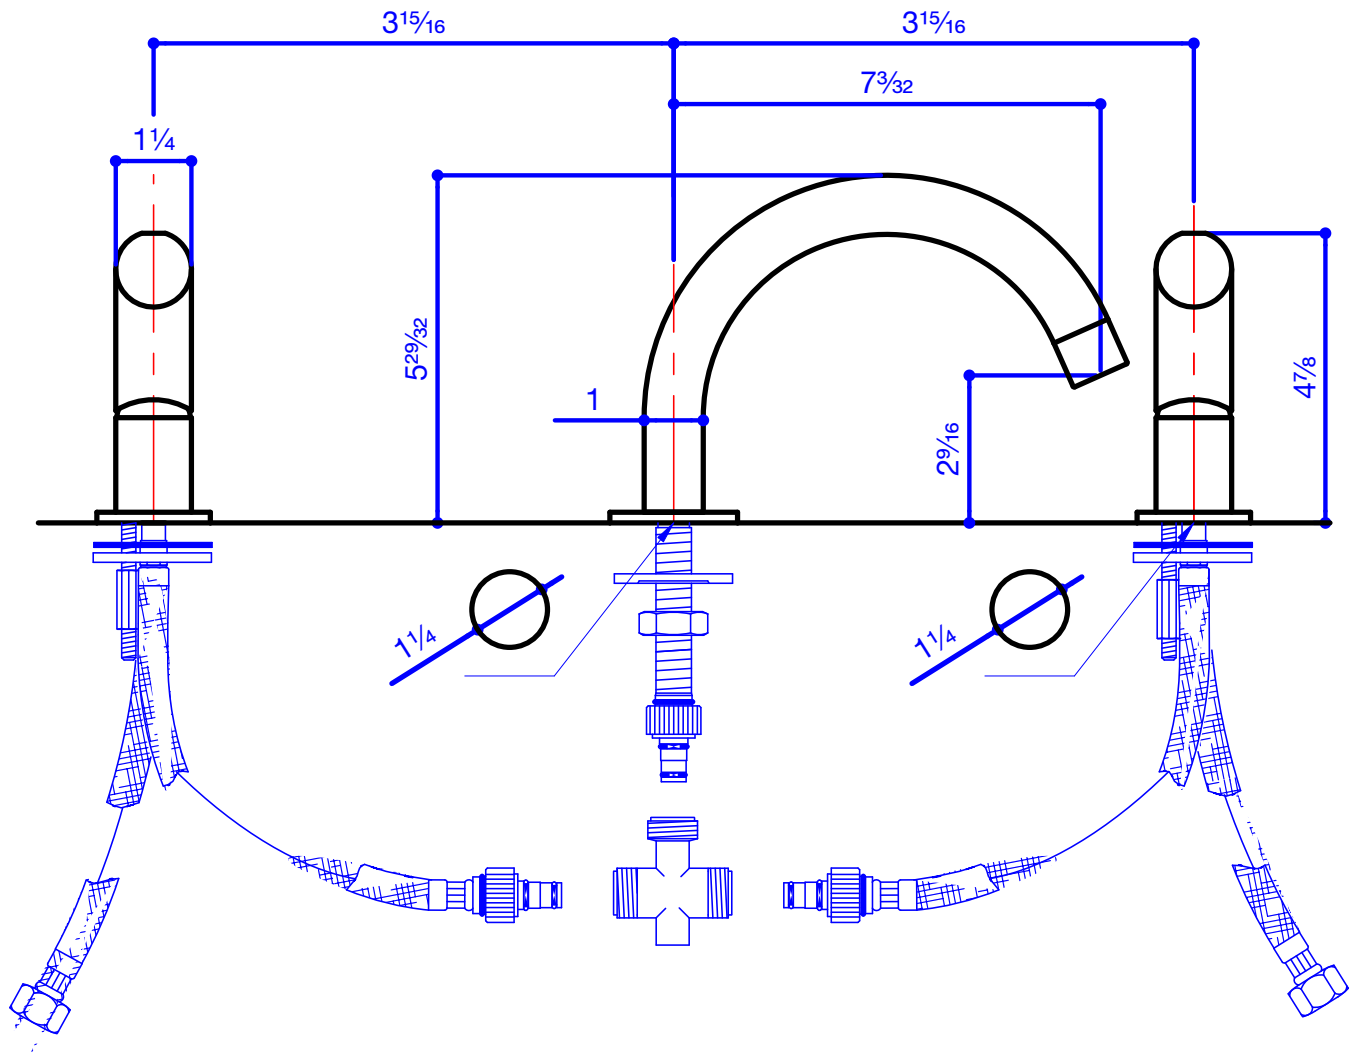

Widespread - LowSpout-R90

20423 State Rd. 7, F6-291
Boca Raton, FL 33498
P.561-218-8798
F.561-218-8799