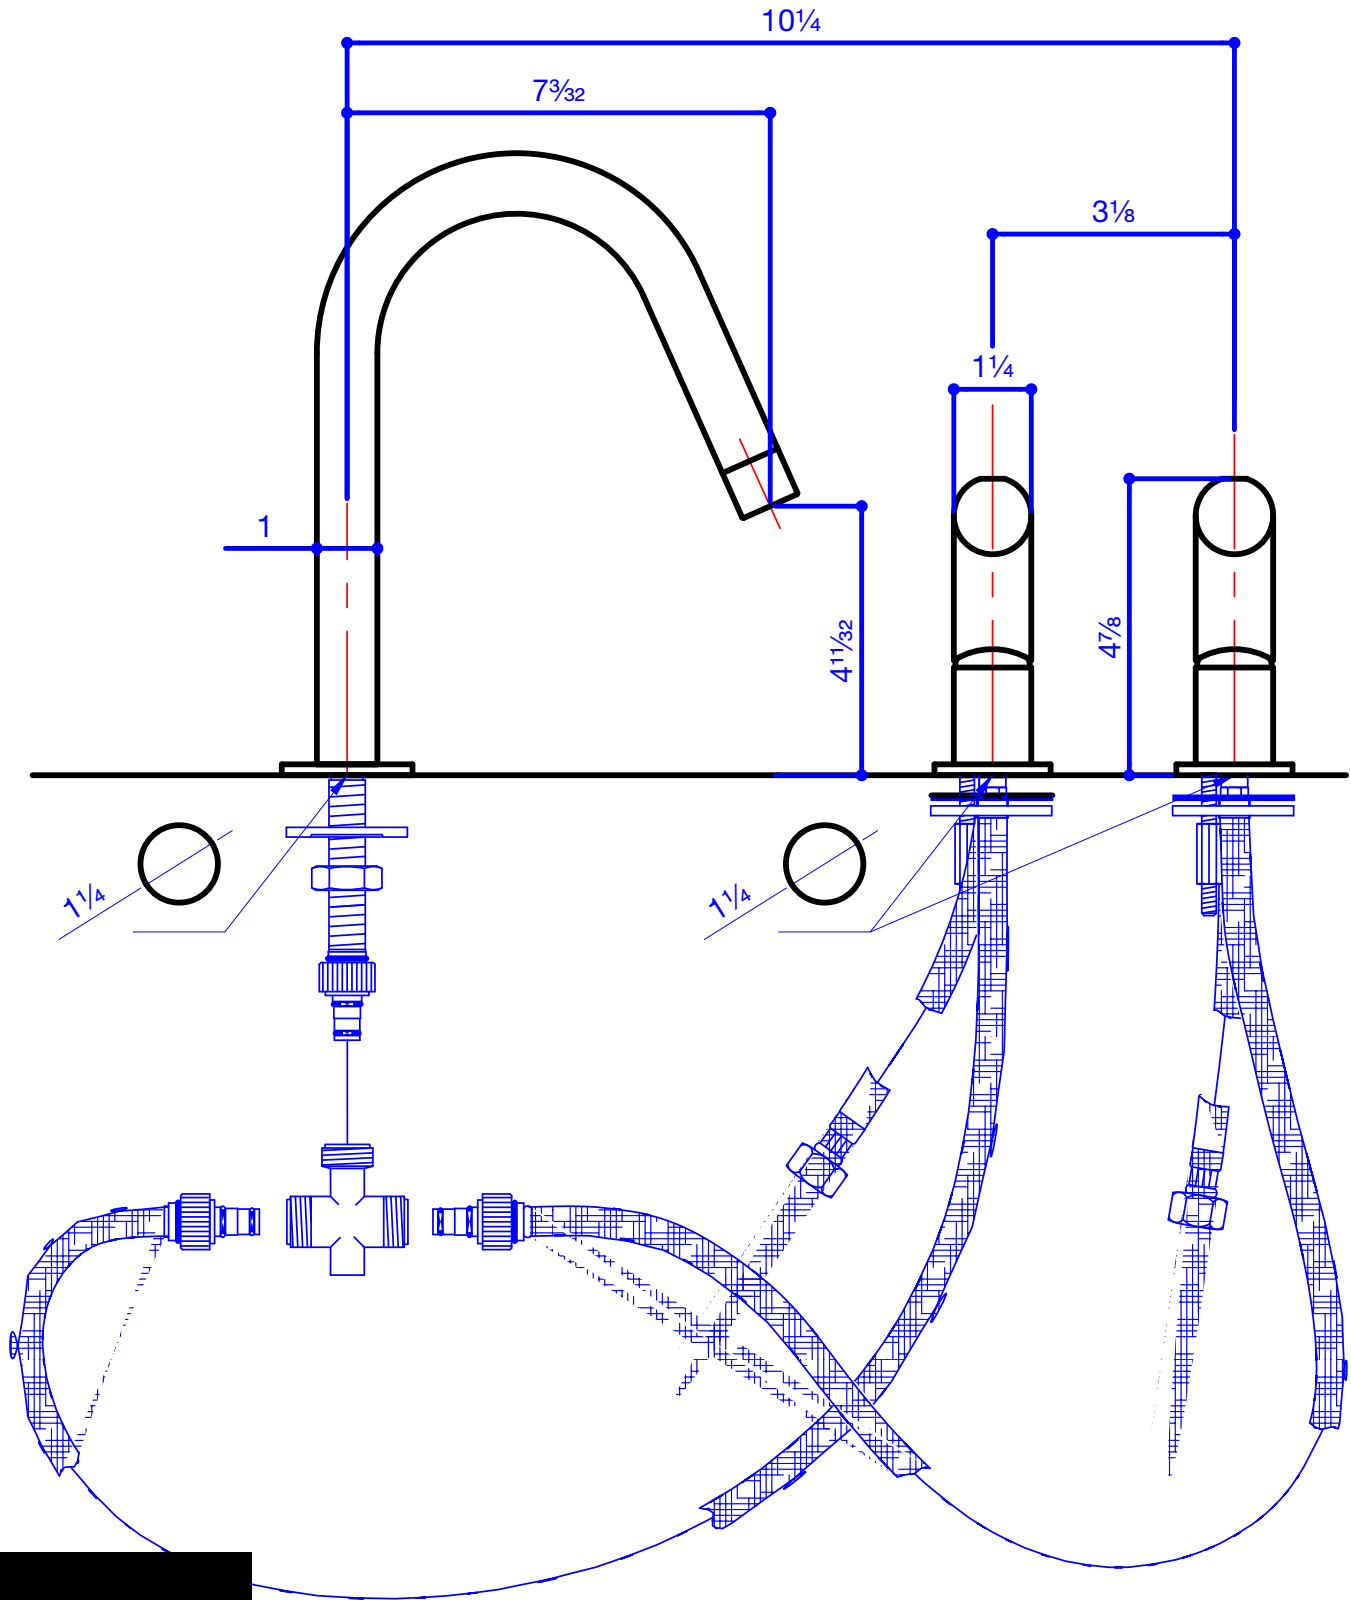

Widespread - LowSpout-R70

20423 State Rd. 7, F6-291
Boca Raton, FL 33498
P.561-218-8798
F.561-218-8799